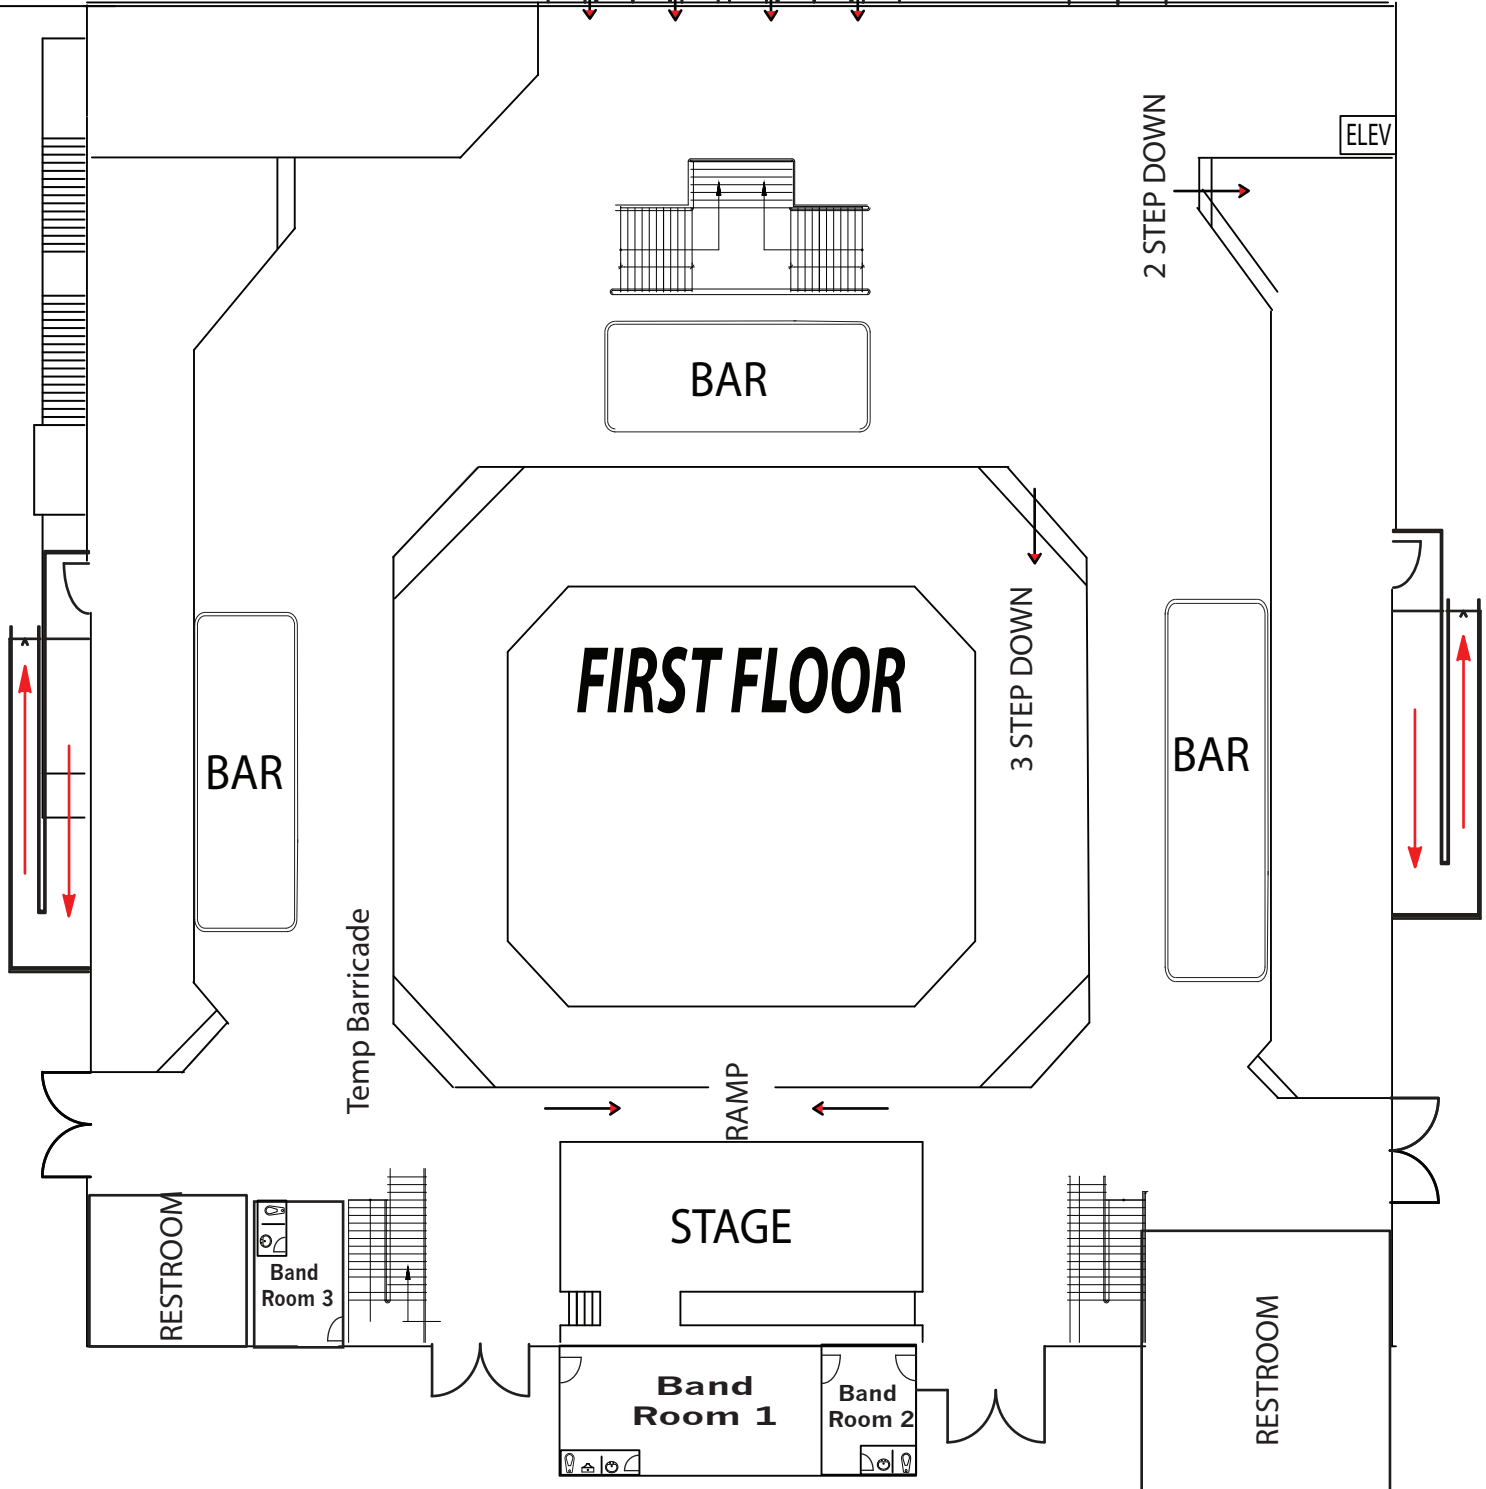

PATIO

BAR

2 STEP DOWN

ELEV

FIRST FLOOR

3 STEP DOWN

BAR

BAR

Temp Barricade

RAMP

STAGE

RESTROOM

Band Room 3

Band Room 1

Band Room 2

RESTROOM

SPEAKERS

DISPALYS

Dance floor trusses:

DMX
Controlled
LED wash
Moving Head Spots