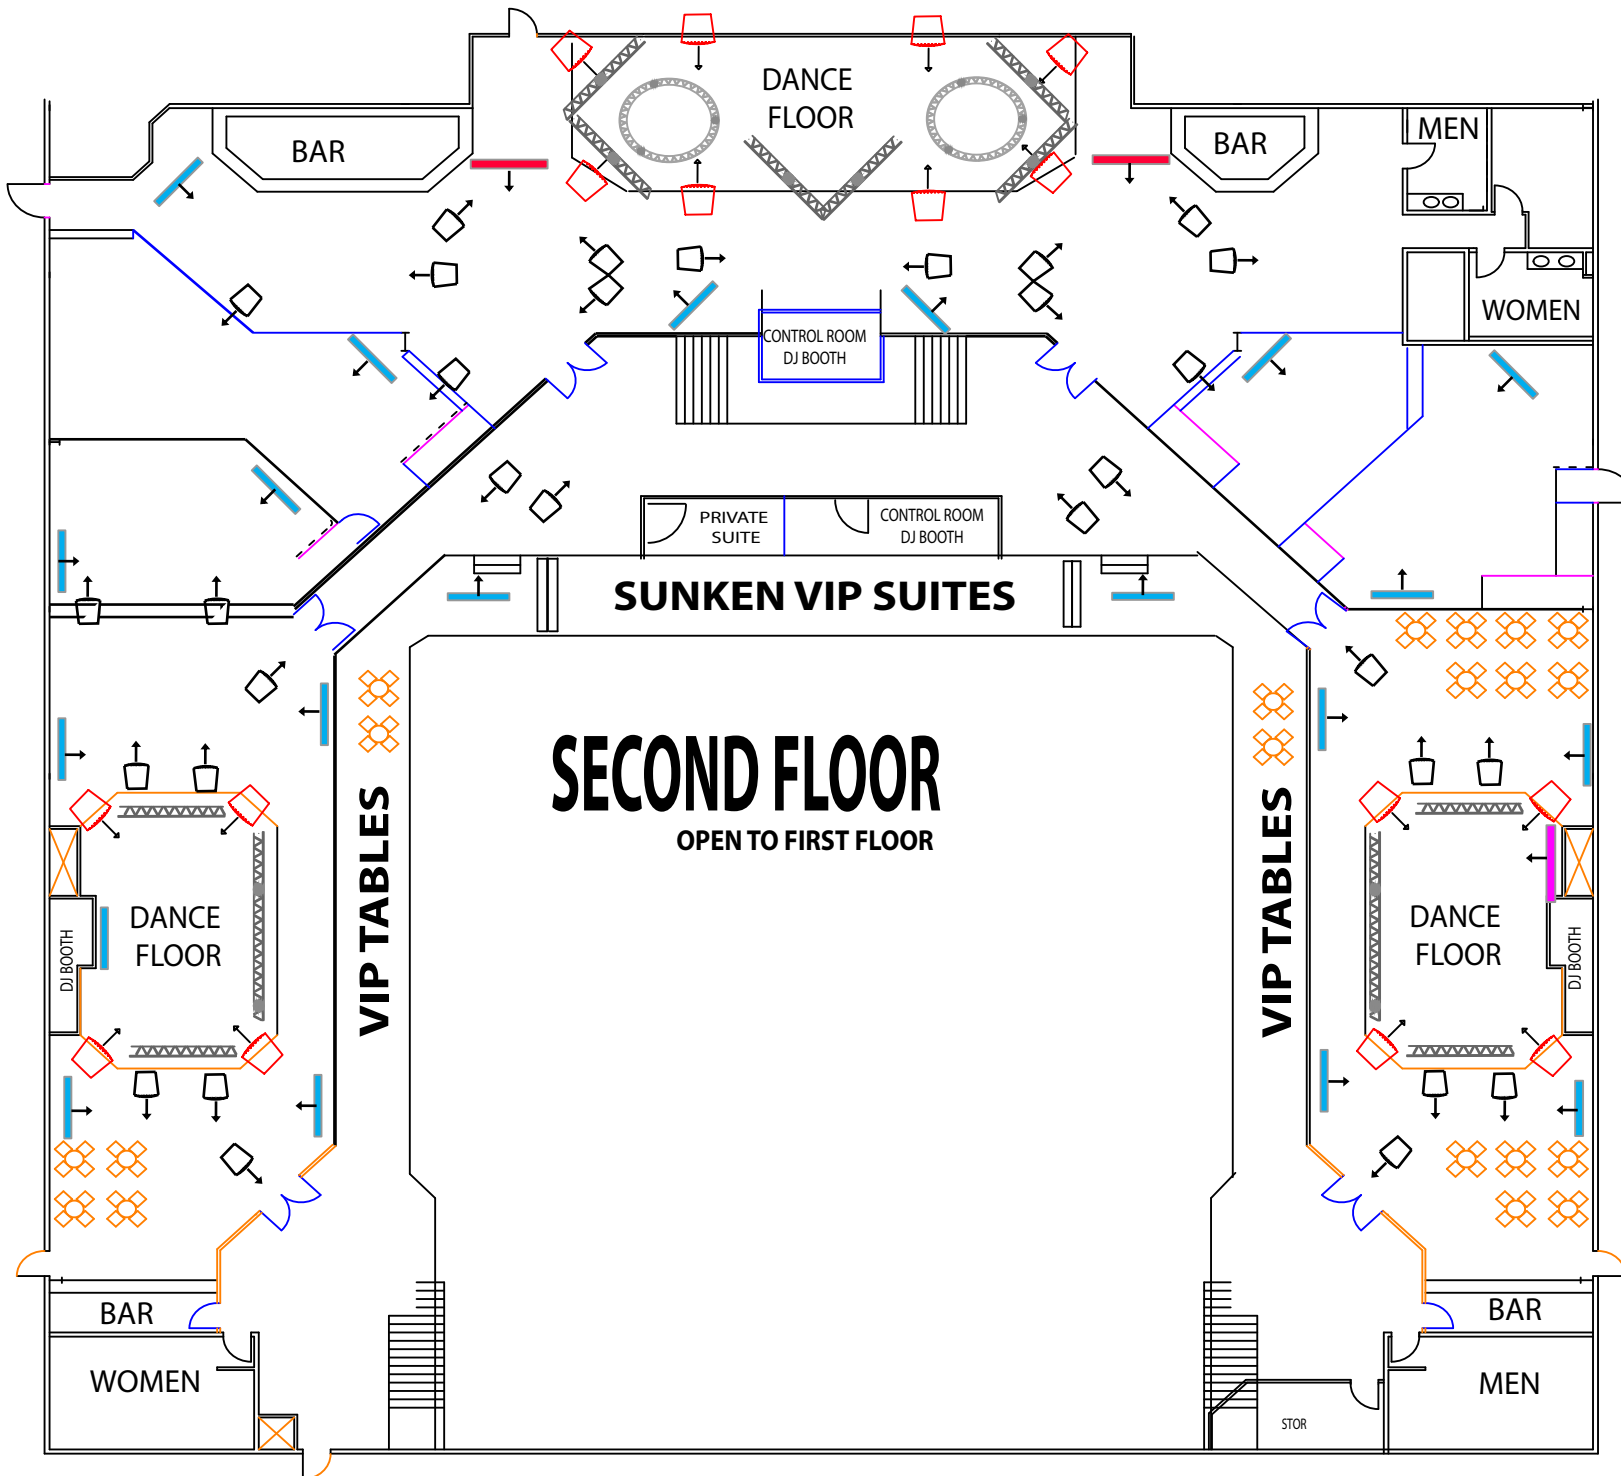

PATIO

BAR

2 STEP DOWN

ELEV

FIRST FLOOR

3 STEP DOWN

BAR

BAR

Temp Barricade

RAMP

STAGE

RESTROOM

Band Room 3

Band Room 1

Band Room 2

RESTROOM

SPEAKERS

DISPALYS

Dance floor trusses:

DMX
Controlled
LED wash
Moving Head Spots