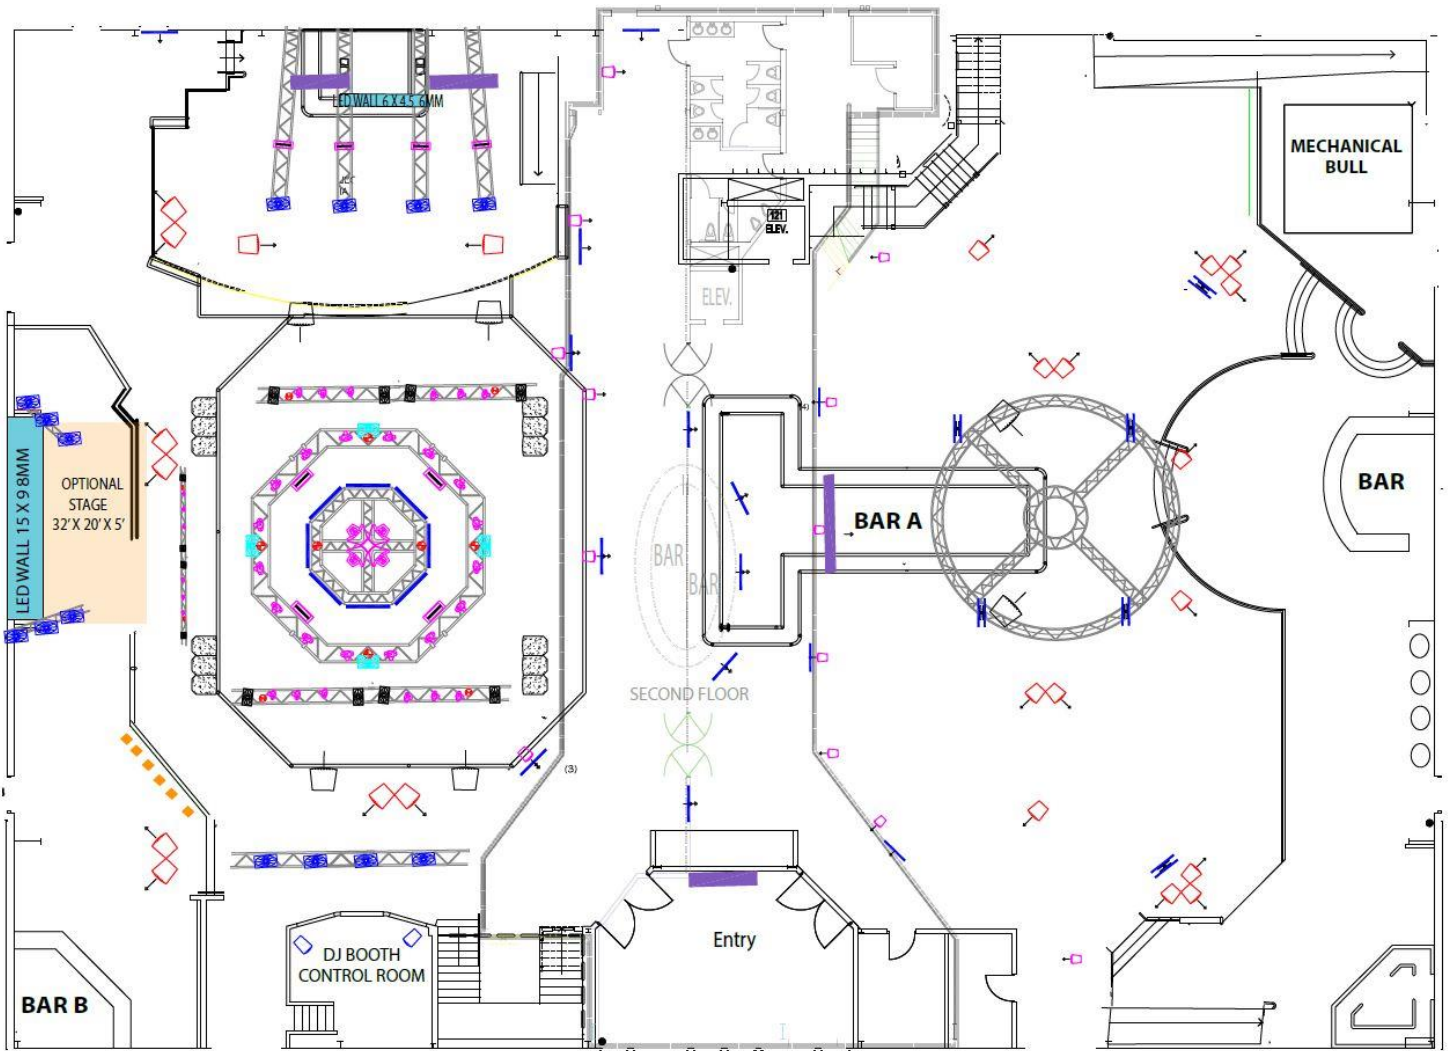

Lighting:

- Led moving head spot - Eight (8)
- Led moving head wash - Eight (8)
- Led spot - Eight (8)
- Led par - Twelve (12)
- Moving beam - Twenty (20)
- Martin Wizard Extreme - Four (4)
- Martin Wizard Multibracket - One (1)
- Martin Atomic Strobes - Two (2)

Lighting Control:

- Light Jockey PCI Club - One (1)
- Light Jockey PCI 512 - One (1)
- Rack Mount PC w/ Touchscreens - Two (2)

Control:

- Light Jockey PCI Club - One (1)
- Light Jockey PCI 512 - One (1)
- Rack Mount PC w/screens - Two (2)

Main Floor Tech-Infrastructure Map

 HANG POINTS
HOIST MOTOR 1/4 X13

 STROBE

 LED INTELEGENT
MOVING HEAD SPOT LIHGTS

 LED MOVING HEAD
WASH LIHGTS

 Beam MOVING HEAD

 DUAL 50" HD TV

 50" HD TV X 30