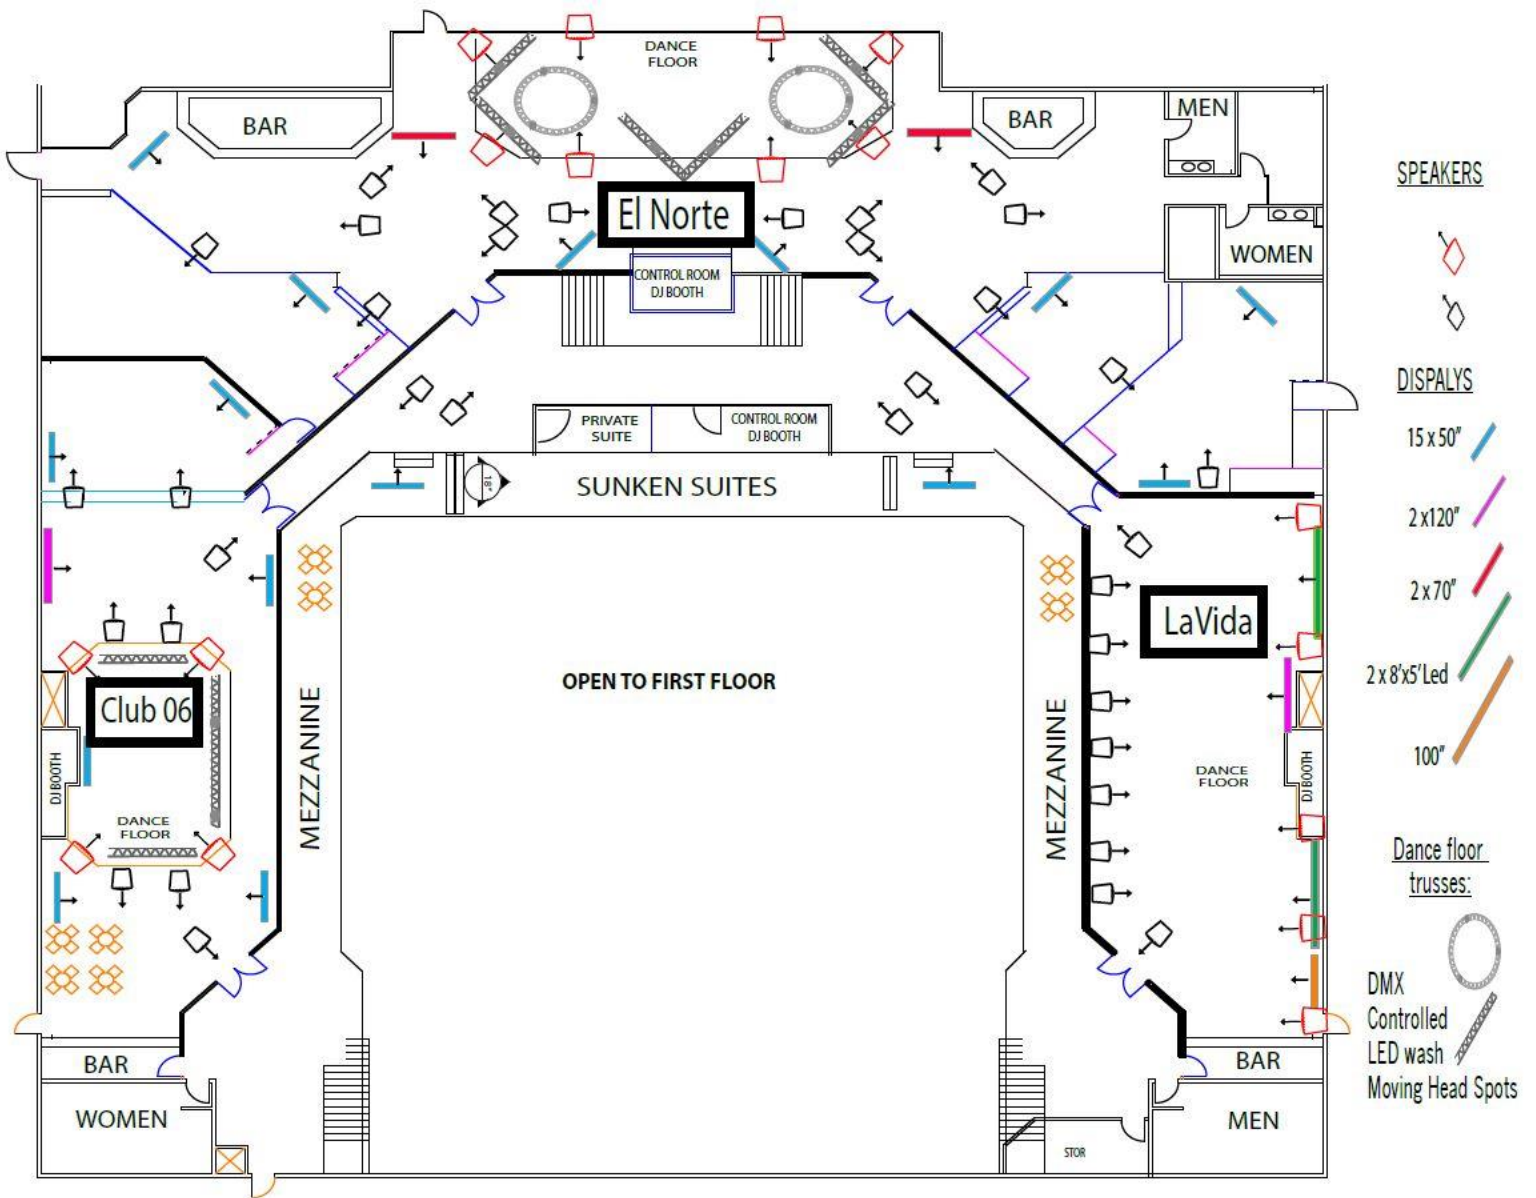

Escapade 2nd Floor Tech-Infrastructure Map