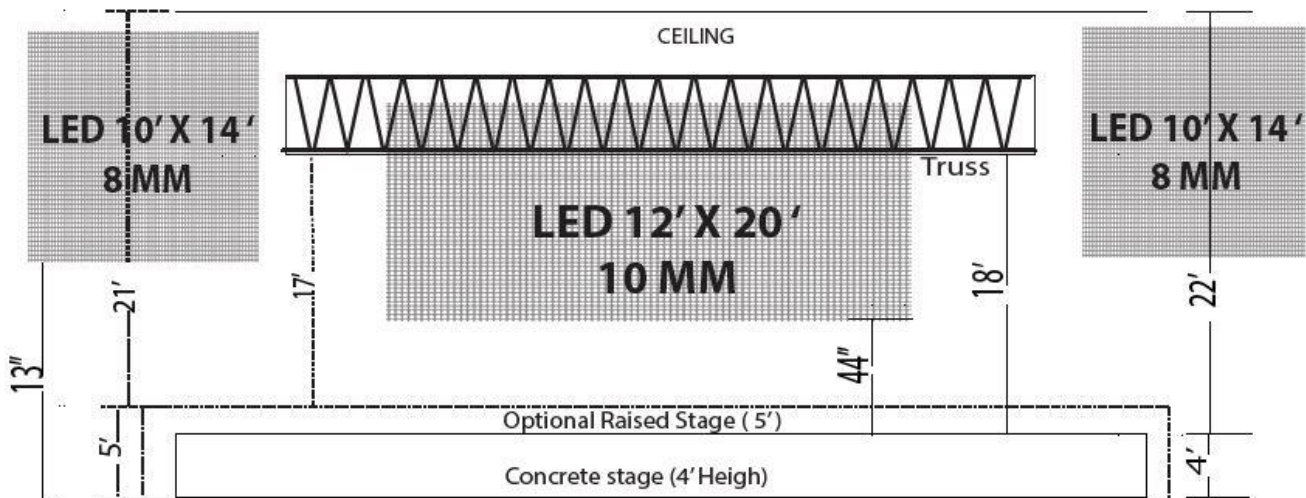

## Escapade Stage / Lighting Truss / Rigging Info

- Stage 47 x 24' x 4'
- Optional Raised Stage 48' x 24' x 5'
- Stage truss 30' x 14' (24" box)
- Stage Front Truss 28' (24" box)