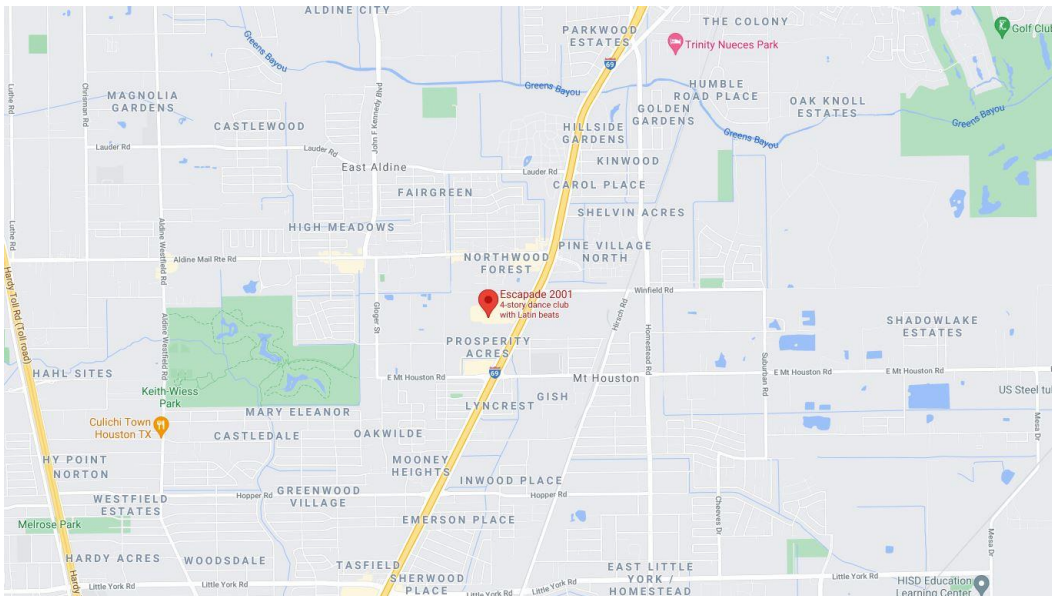

# Technical Package

Escapade at Imagen Venues

11903 Eastex Fwy.

Houston, TX 77039

## Map & Directions

### **From George Bush Intercontinental Airport:**

Get on I-69 from Will Clayton Pkwy, head west on Jetero Blvd/Will Clayton Pkwy, turn left toward Jetero Blvd., turn left at the 1<sup>st</sup> cross street onto Jetero Blvd, turn right onto 4<sup>th</sup> St/Eastex Fwy Service Rd, use left lane to take I-69/U.S. 59 S ramp, follow I-69 and take exit 140B.

### **From Downtown Houston:**

Get on I-69 to Eastex Fwy. Service Rd. Take exit 141 from I-69, continue Eastex Fwy. Service Rd to your destination.