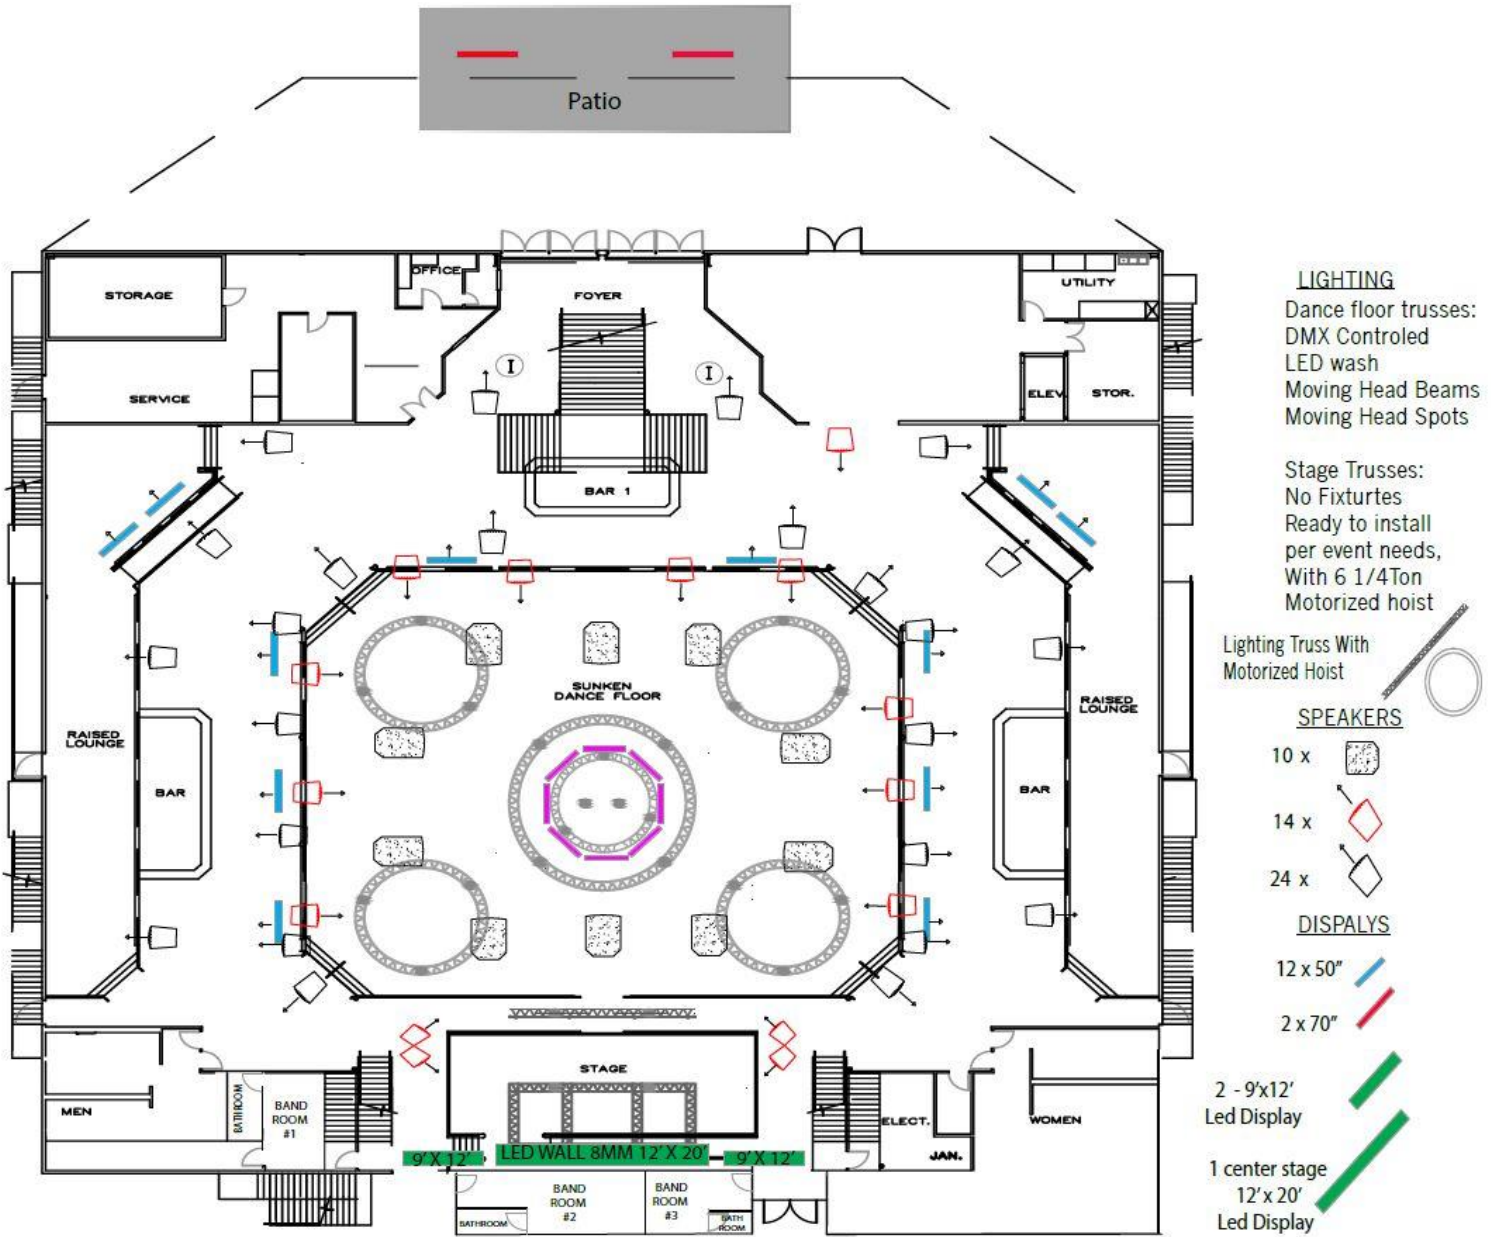

Escapade 1st Floor Tech-Infrastructure Map