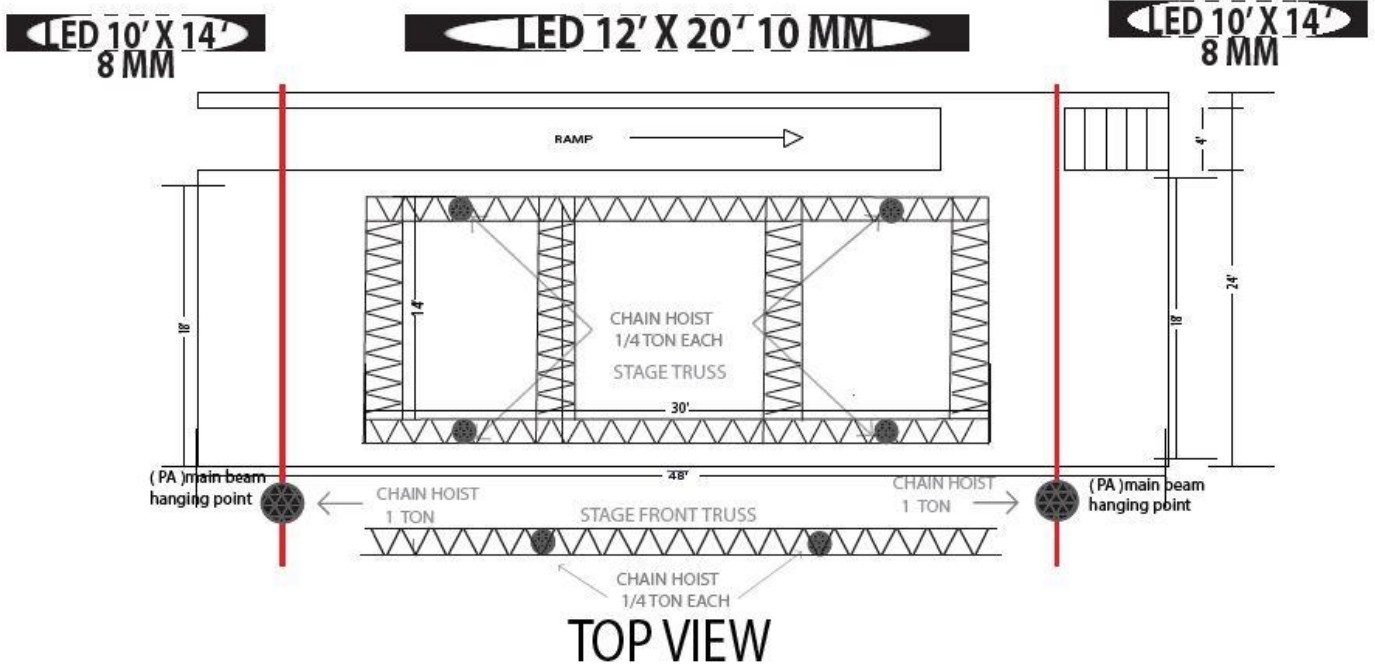

## Escapade Stage / Lighting Truss / Rigging Info

- Stage 47 x 24' x 4'
- Optional Raised Stage 48' x 24' x 5'
- Stage truss 30' x 14' (24" box)
- Stage Front Truss 28' (24" box)